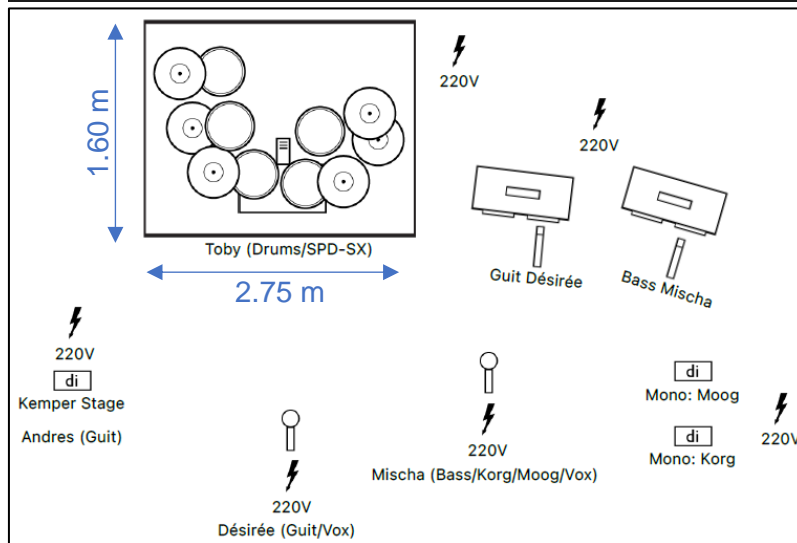

MISS KRYPTONITE – Technical Rider

** provided by the Location

**	24 Channels to FOH		
**	01 Channel return to Stage		
CH		Mic	Stands
1	Kick Out	Audix D6	** Boom Short
2	Kick In	Beta 91 A	None
3	Snare 1	SM 57	Clamp
4	Snare 2	SM 57	Clamp
5	Tom 1	Beta 98 Amp/C	Clamp
6	Tom 2	Beta 98 Amp/C	Clamp
7	Tom 3	Beta 98 Amp/C	Clamp
8	Tom 4	Beta 98 Amp/C	Clamp
9	OH L	Beyerdynamic TG153c	** Boom Long
10	OH R	Beyerdynamic TG153c	** Boom Long
11	Hihat	AKG 451B	** Boom Long
12	Bass	** DI	None
13	E-Guit Désirée	e906	None
14	E-Guit Andres	** DI (Kemper Stage)	None
15	Vocals Désirée	SM 58	** Boom Long
16	Vocals Mischa	SM 58	** Boom Long
17	Korg	** DI	None
18	Moog	** DI	None
19	Backing L	None	None
20	Backing R	None	None
21	Playback L	None	None
22	Playback R	None	None
23	SPD SX L	DI	None
24	SPD SX R	DI	None

Other Items

**	9 x 220V Power Outlet «isolated »
**	PA and Light
	32-channel mixing console provided by the band or in consultation with the location

Contact Information

FOH	Sam Hall	+41 79 515 60 11
Band Member	Tobias Zbinden	+41 79 573 73 05