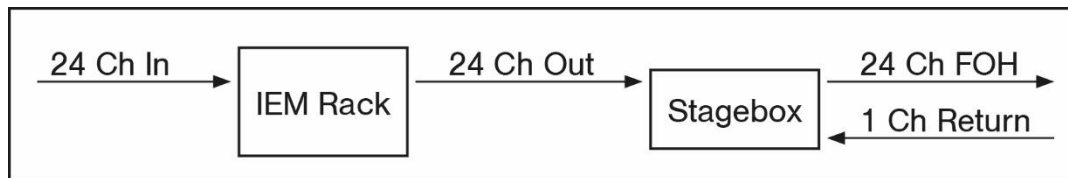

MISS KRYPTONITE – Technical Rider

**** provided by the Location**

**	24 Channels to FOH		
**	01 Channel return to Stage		
CH		Mic	Stands
1	Kick Out	Audix D6	** Boom Short
2	Kick In	Beta 91 A	None
3	Snare 1	SM 57	Clamp
4	Snare 2	SM 57	Clamp
5	Tom 1	Beta 98 Amp/C	Clamp
6	Tom 2	Beta 98 Amp/C	Clamp
7	Tom 3	Beta 98 Amp/C	Clamp
8	Tom 4	Beta 98 Amp/C	Clamp
9	OH L	Beyerdynamic TG153c	** Boom Long
10	OH R	Beyerdynamic TG153c	** Boom Long
11	Hihat	AKG 451B	** Boom Long
12	Bass	** DI	None
13	E-Guit D	e906	None
14	E-Guit A	e906	None
15	Vocal D	SM 58	** Boom Long
16	Vocal M	SM 58	** Boom Long
17	Korg	** DI	None
18	Moog	** DI	None
19	Backing L	None	None
20	Backing R	None	None
21	Playback L	None	None
22	Playback R	None	None
23	SPD SX L	DI	None
24	SPD SX R	DI	None