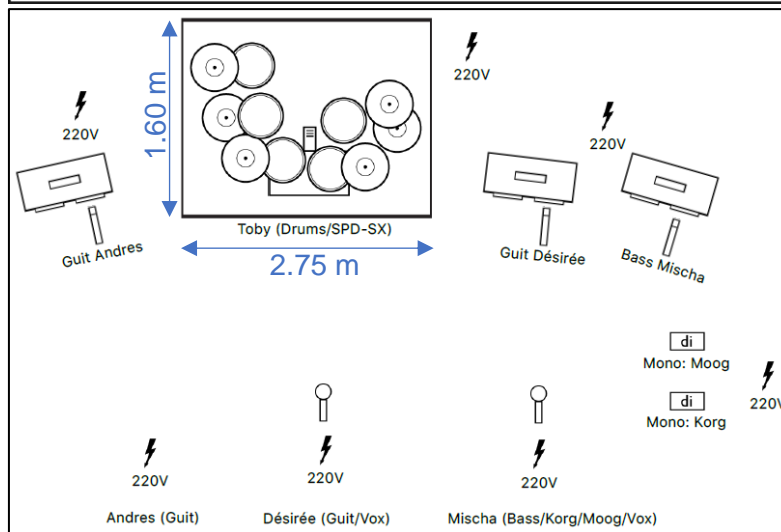

MISS KRYPTONITE – Technical Rider

**** provided by the Location**

**	24 Channels to FOH		
**	01 Channel return to Stage		
CH		Mic	Stands
1	Kick Out	Audix D6	** Boom Short
2	Kick In	Beta 91 A	None
3	Snare 1	SM 57	Clamp
4	Snare 2	SM 57	Clamp
5	Tom 1	Beta 98 Amp/C	Clamp
6	Tom 2	Beta 98 Amp/C	Clamp
7	Tom 3	Beta 98 Amp/C	Clamp
8	Tom 4	Beta 98 Amp/C	Clamp
9	OH L	Beyerdynamic TG153c	** Boom Long
10	OH R	Beyerdynamic TG153c	** Boom Long
11	Hihat	AKG 451B	** Boom Long
12	Bass	** DI	None
13	E-Guit D	e906	None
14	E-Guit A	e906	None
15	Vocal D	SM 58	** Boom Long
16	Vocal M	SM 58	** Boom Long
17	Korg	** DI	None
18	Moog	** DI	None
19	Backing L	None	None
20	Backing R	None	None
21	Playback L	None	None
22	Playback R	None	None
23	SPD SX L	DI	None
24	SPD SX R	DI	None

Other Items

**	9 x 220V Power Outlet «isolated »
**	PA and Light
	32-channel mixing console provided by the band or in consultation with the location

Contact Information

FOH	Sam Hall	+41 79 515 60 11
Band Member	Mischa Castiglioni	+41 79 489 76 59